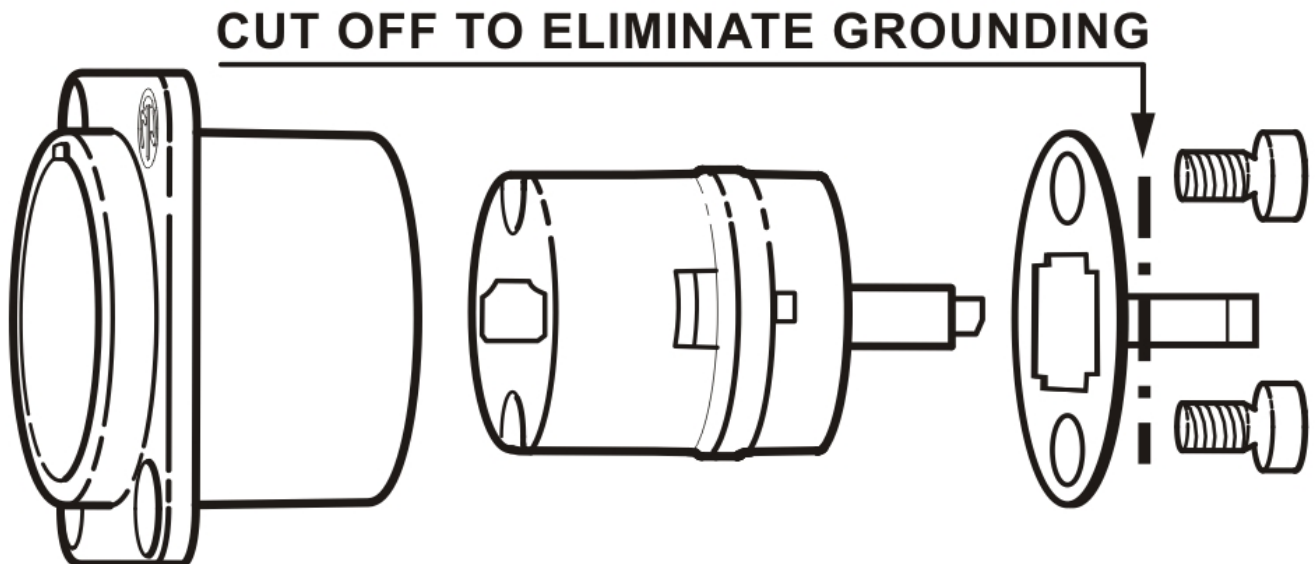

NAHDMI-W

HDMI feedthrough adapter, D-shape housing

Neutrik's HDMI solution for the transmission of any digital TV and PC video format including high-definition video (HDTV) can be integrated in networks very easy.

Features & Benefits

- To transmit any digital TV and PC video format including high-definition video (HDTV).
- Dust and water resistant acc. to IP65 safety standard in combination with NKHDMI-*
- Removable screen to chassis grounding
- HDMI feedthrough adapter with 19 pole HDMI receptacle at both ends
- Universally accepted standard D-shape housing

Removable screen to chassis grounding

Technical Information

Product	
Title	NAHDMI-W
Connection Type	Adapter
Gender	female

Mechanical	
Wiresize	
Mounting direction	Front mounting
Chassis shape	D
Lifetime	> 1000 mating cycles

Material	
Contact plating	Au
Contacts	Brass (CuZn39Pb3)
Insert	PBT
Shell	Zinc diecast (ZnAl4Cu1)
Shell plating	Nickel

Environmental	
Flammability	UL 94 V-0
Standard compliance	HDMI 2.0 specifications (in combination with Neutrik HDMI cable up to 5 m cable length; in combinati
Temperature range	-25 °C to +85 °C